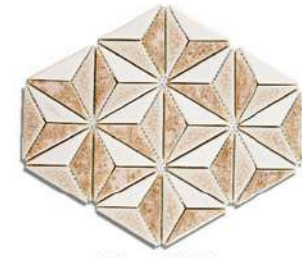

Size : 13" x 15"
Dimension : W325 x L375 x H9 mm.
Pcs./Sheet : 48
Sheet/Bag : 1

Signature

Made to order

DIAMOND

DI - 3A09

* วัสดุจริงมีสีเข้มกว่าที่เห็นในรูป
* Tiles are highly variant in color and shade.