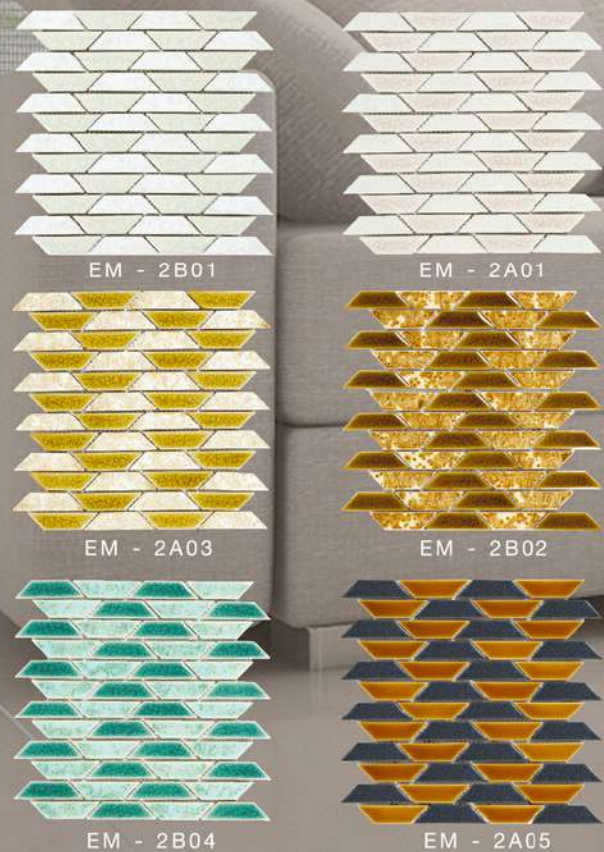

EMPEROR

Size : 14" x 13"
Dimension : W350 x L325 x H9 mm.
Pcs./Sheet : 48
Sheet/Bag : 1

สินค้าอยู่ภายใต้การดูแลของ 1702002005

* กระเบื้องมีสีหลากหลายแตกต่างกันสูงไม่เคลือบ
* Tiles are highly variant in color and shade.