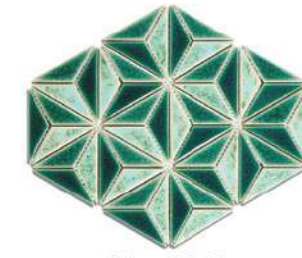

DI - 3A11

DI - 3A03

DI - 3A02

DI - 3A12

DI - 3A08

* วัสดุจริงมีสีเข้มกว่าที่เห็นในรูป
 * Tiles are highly variant in color and shade.

IMPERIAL

Size : 15" x 14"
 Dimension : W375 x L350 x H9 mm.
 Pcs./Sheet : 24
 Sheet/Bag : 1