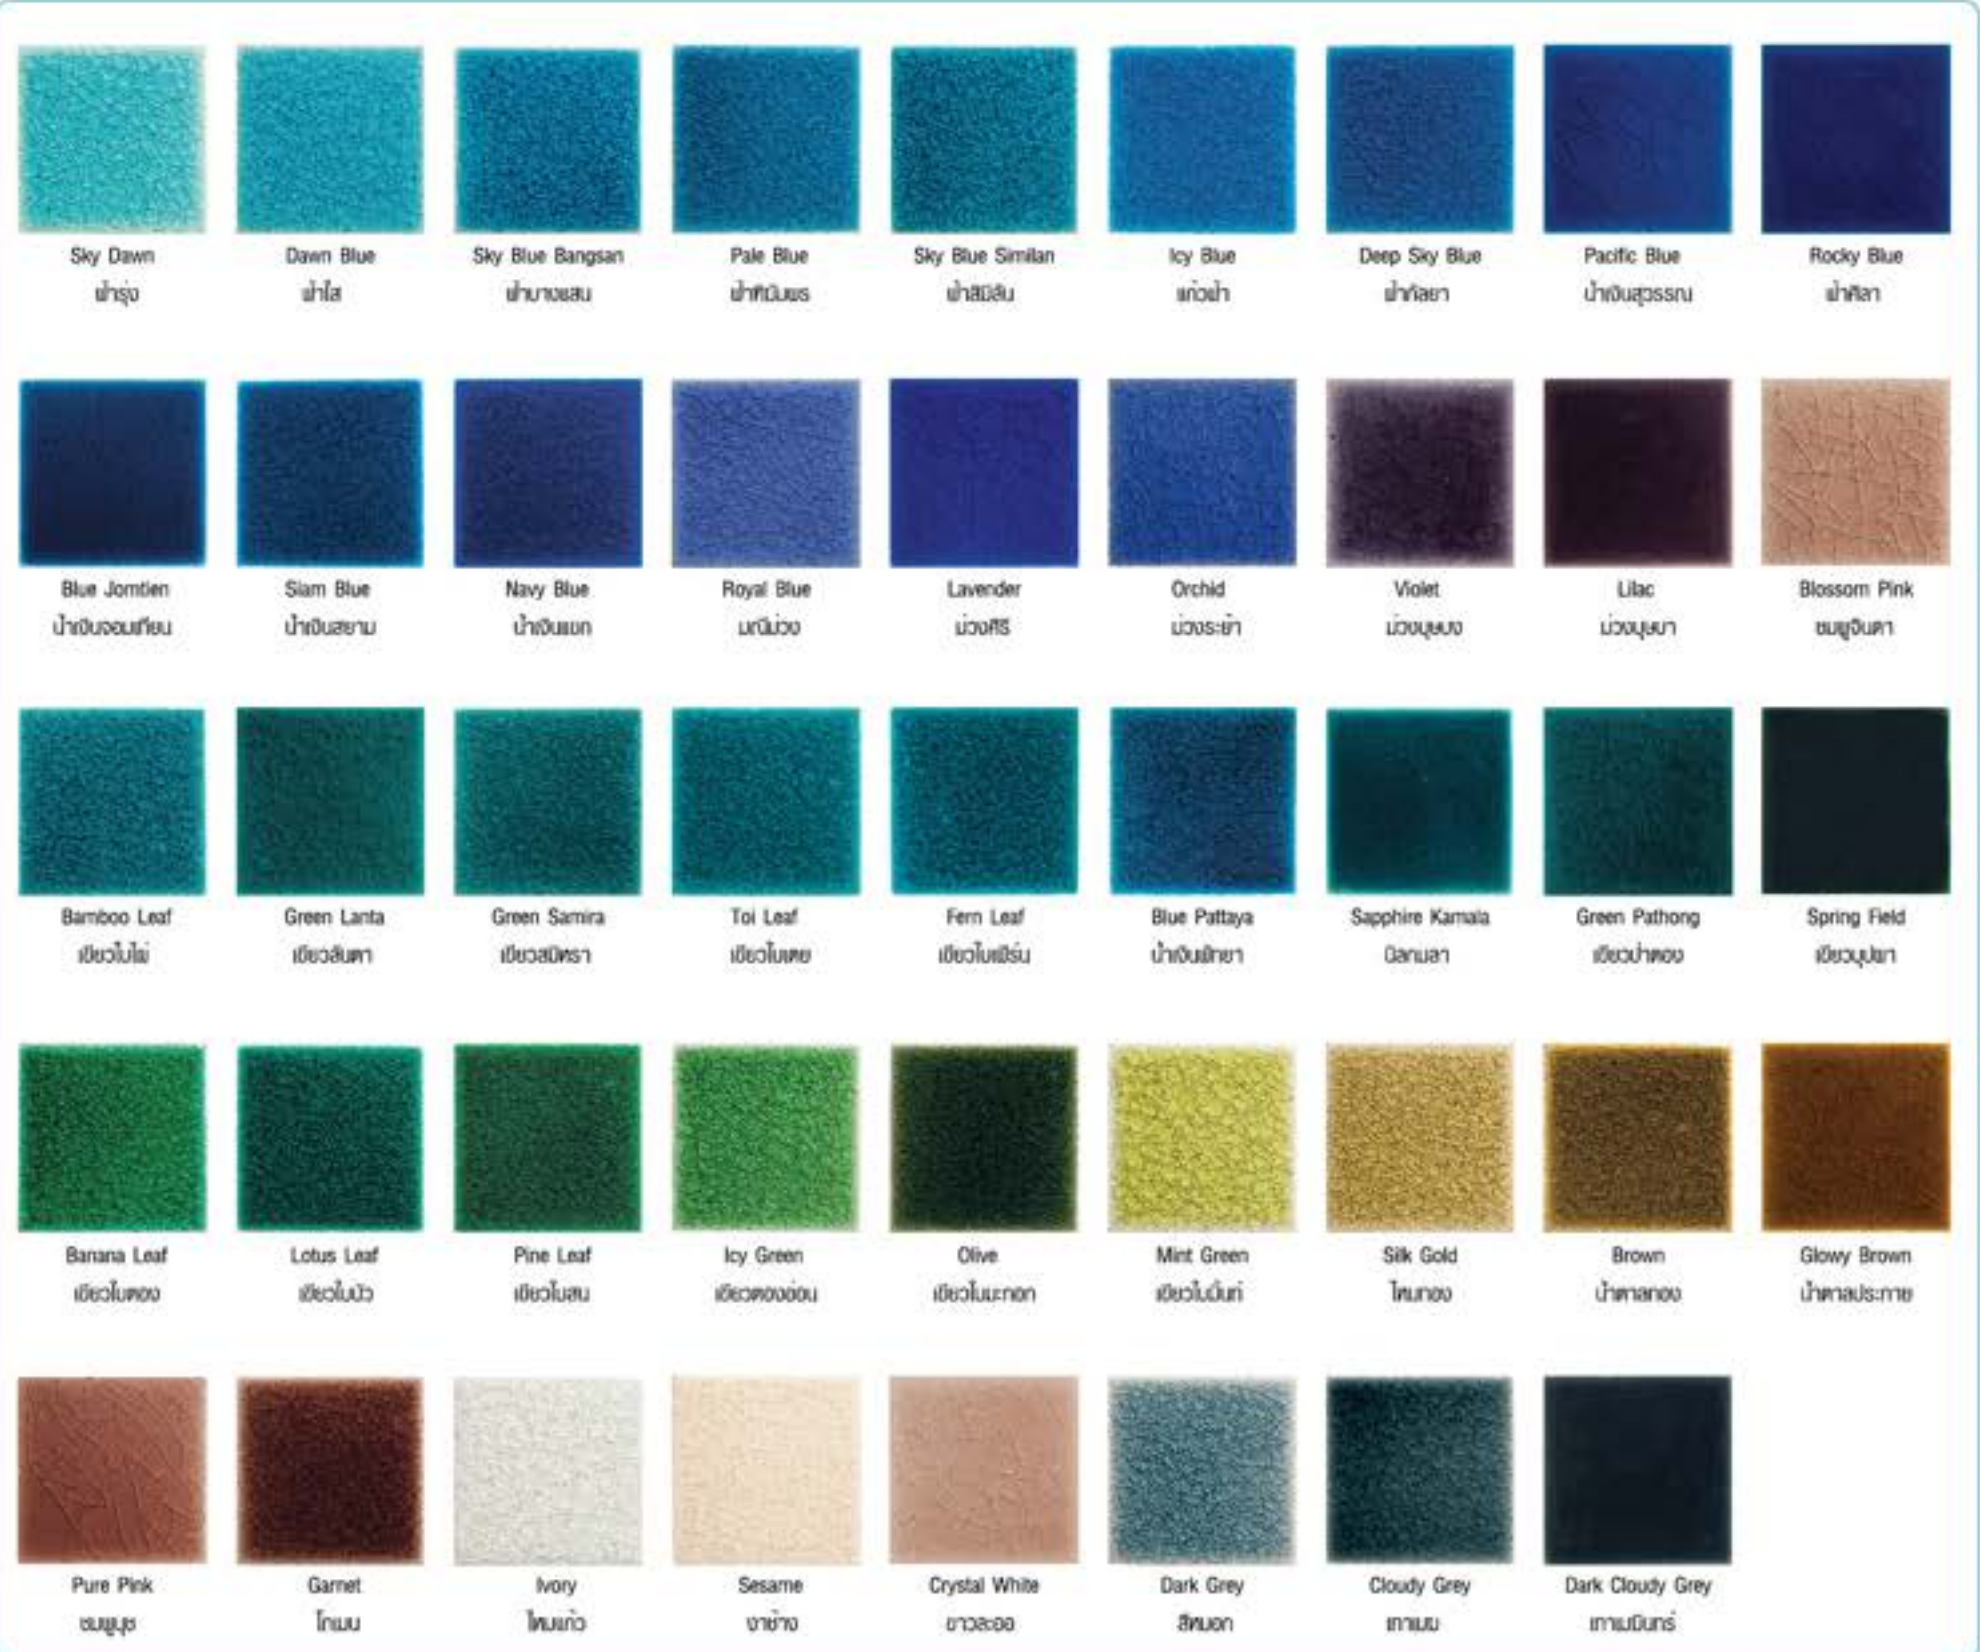

Keradol Antique (Glossy)

Keradol Antique is the glass glazed tile which is remarkable for its clear glazed surface with "charming crack" created by high temperature firing technique. Apart from that, the special property of the raw material in nature makes the coated surface clear and shine. Also, there are few black spots as in the traditional style which provides beauty to each handmade tiles which has different patterns.

เทราดอล แอนทีก (เคลือบเงา) เป็นกระเบื้องเคลือบแก้วที่มีความโดดเด่นของผิวเคลือบสีแบบ "ลายร้าว" เกิดจากเทคนิคการเผาที่อุณหภูมิสูง และมีคุณสมบัติพิเศษของผิวเคลือบเงาที่ ทำให้ผิวเคลือบใส มีแวว ประทับกับจุดดำขนาดเล็ก มีพื้นผิวเอกลักษณ์ความสวยงามเฉพาะตัวและทนต่อการทำความสะอาดเป็นอย่างดี