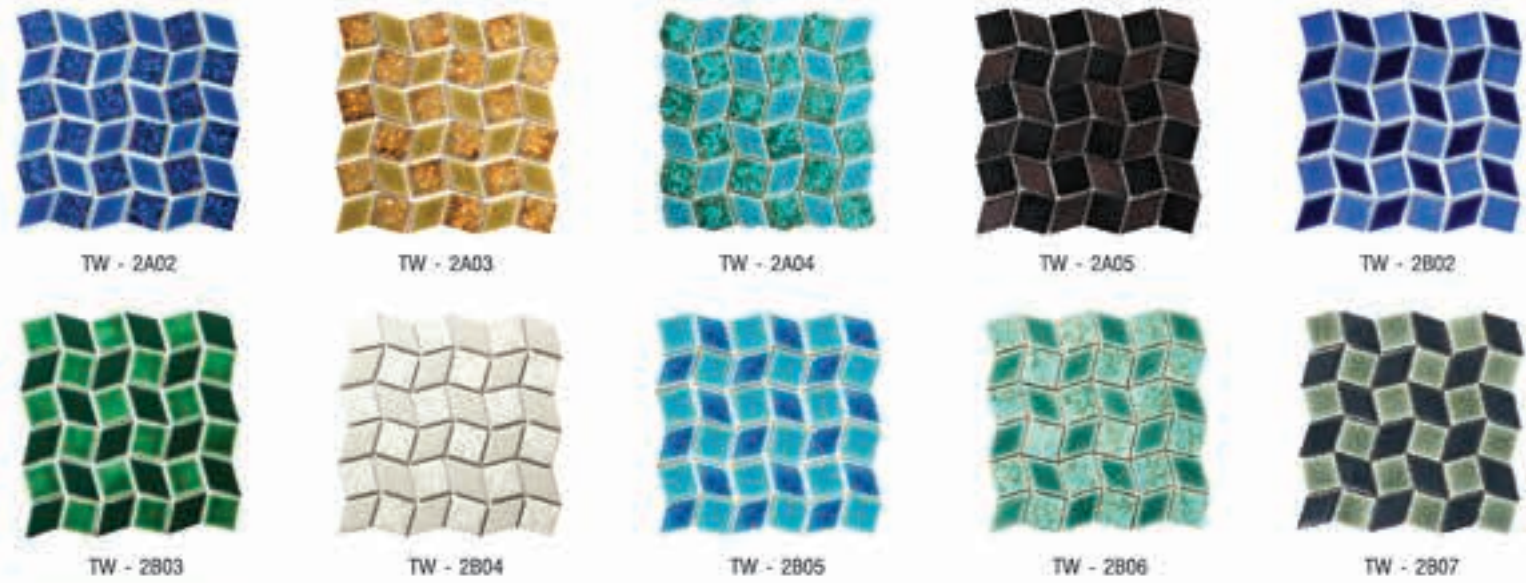

Chevron

Size : 14" x 12" Dimension : W350 x L325 x H8.5 mm. Pcs./Sheet : 48 Pcs./Bag : 1

Cube

Size : 14" x 10" Dimension : W350 x L400 x H8.5 mm. Pcs./Sheet : 51 Pcs./Bag : 1

Twist

Size : 12" x 12" Dimension : W310 x L310 x H8.5 mm. Pcs./Sheet : 36 Pcs./Bag : 1

Arrow

Size : 13" x 13" Dimension : W325 x L325 x H8.5 mm. Pcs./Sheet : 48 Pcs./Bag : 1