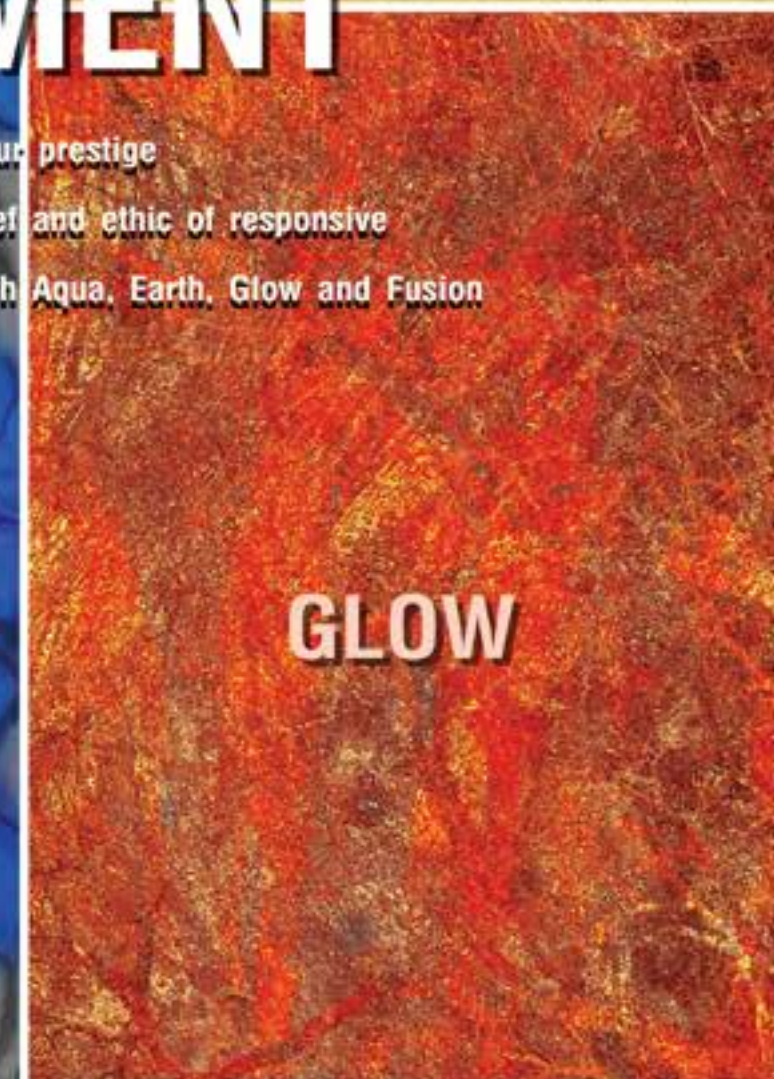

A decade of our prestige

Aspect of our lovely belief and ethic of responsive

Seeding your admiration with Aqua, Earth, Glow and Fusion