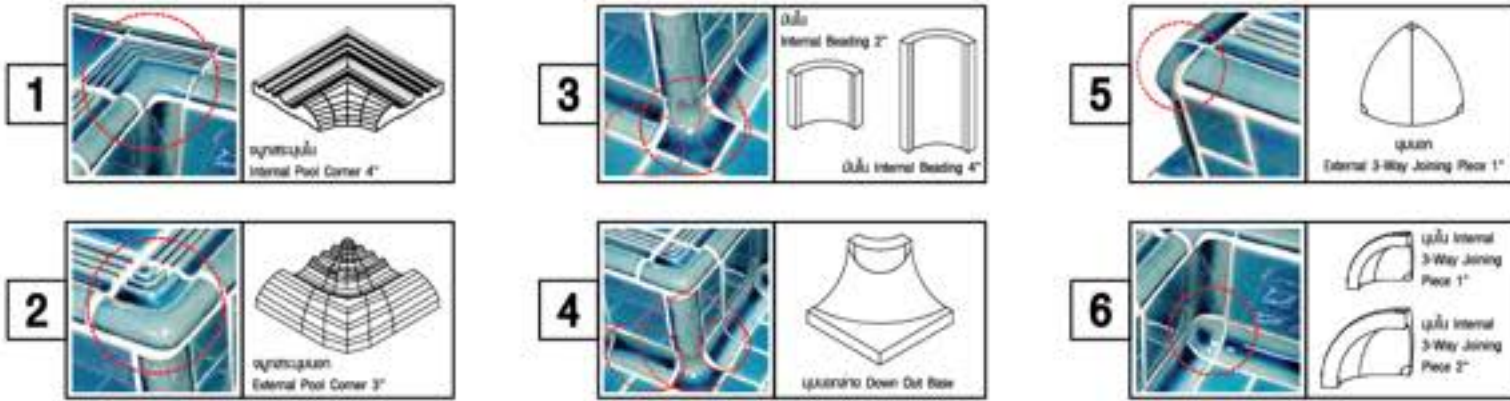

สินค้าสั่งพิเศษ / Made to Order

* สีของสระว่ายน้ำอาจแตกต่างกันเล็กน้อยเนื่องจากการพิมพ์
* Actual Color May Look Slightly Different Due to Printing