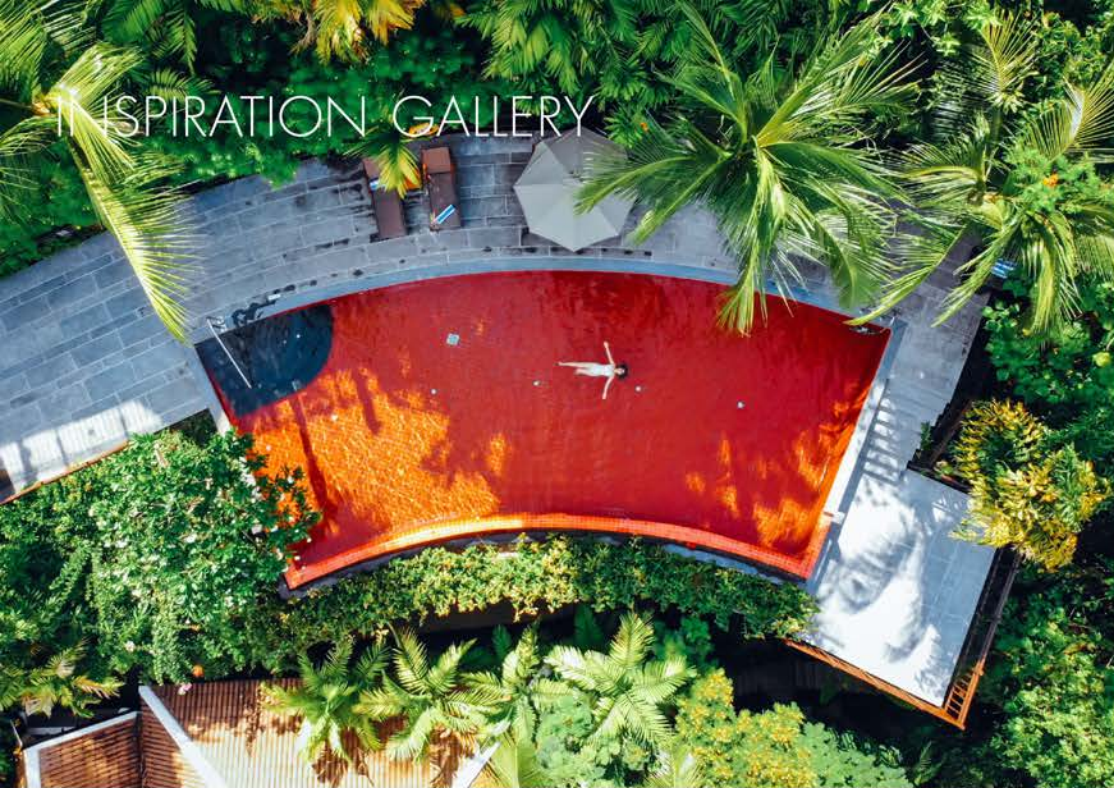

* Actual color may look slightly due to printing

VARIETY COLOR PANTONE

KERADOL ANTIQUE

The color of vitality,
Stimulate awareness
And another aspect
is the auspicious color
of celebration It is a
color that responds to
the mind when it is
seen well.