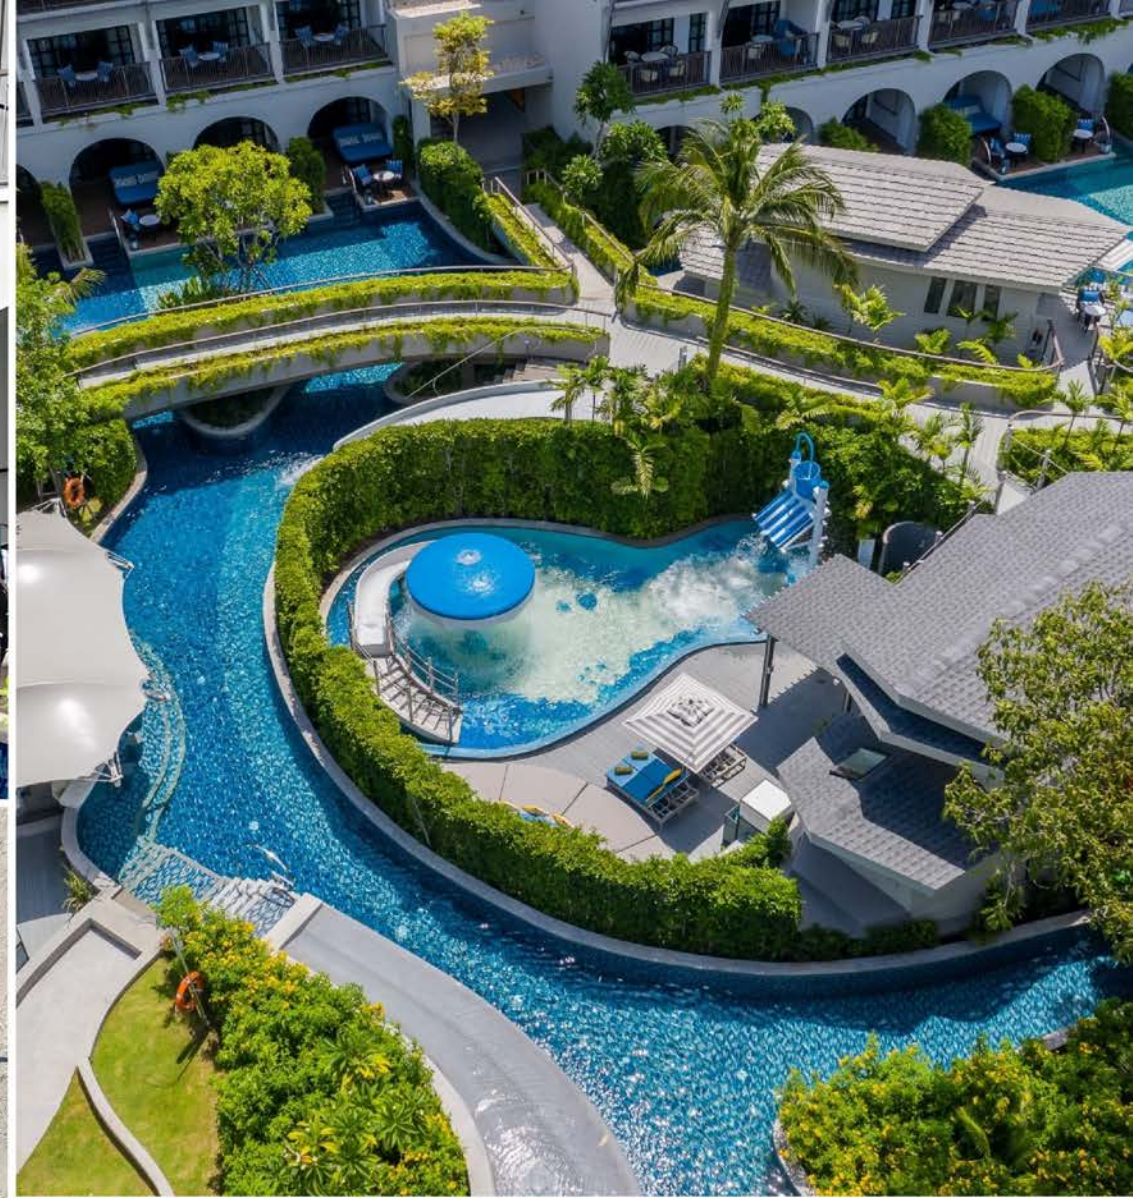

TILES SWIMMING POOL
DECORATION

INSPIRATION GALLERY

BLUE COLOR PANTONE

NEW KERADOL

“Color of environmental awareness and nature Including reflecting the start of various environmental technologies.”

Shiny Blue
เมทัลฟ้า