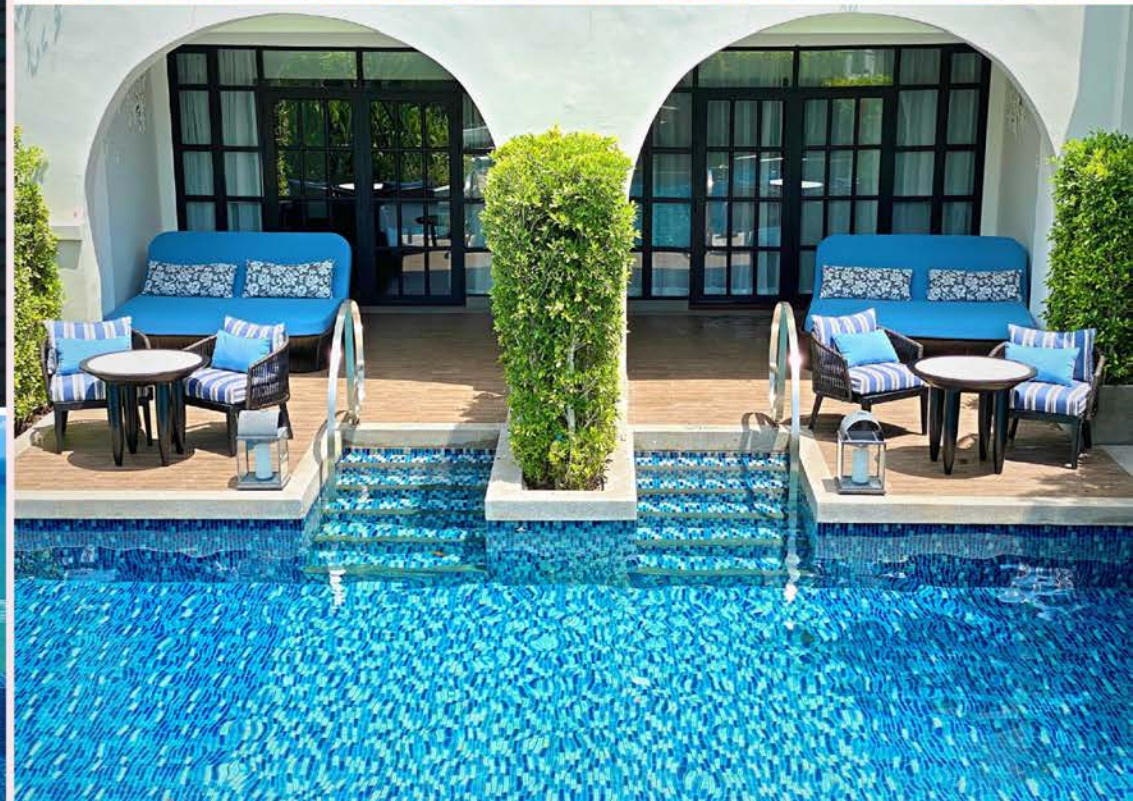

TILES SWIMMING POOL
DECORATION

INSPIRATION GALLERY

BLUE COLOR PANTONE

NEW KERADOL

“Color of environmental awareness and nature Including reflecting the start of various environmental technologies.”

Shiny Blue
เมทัลฟ้า